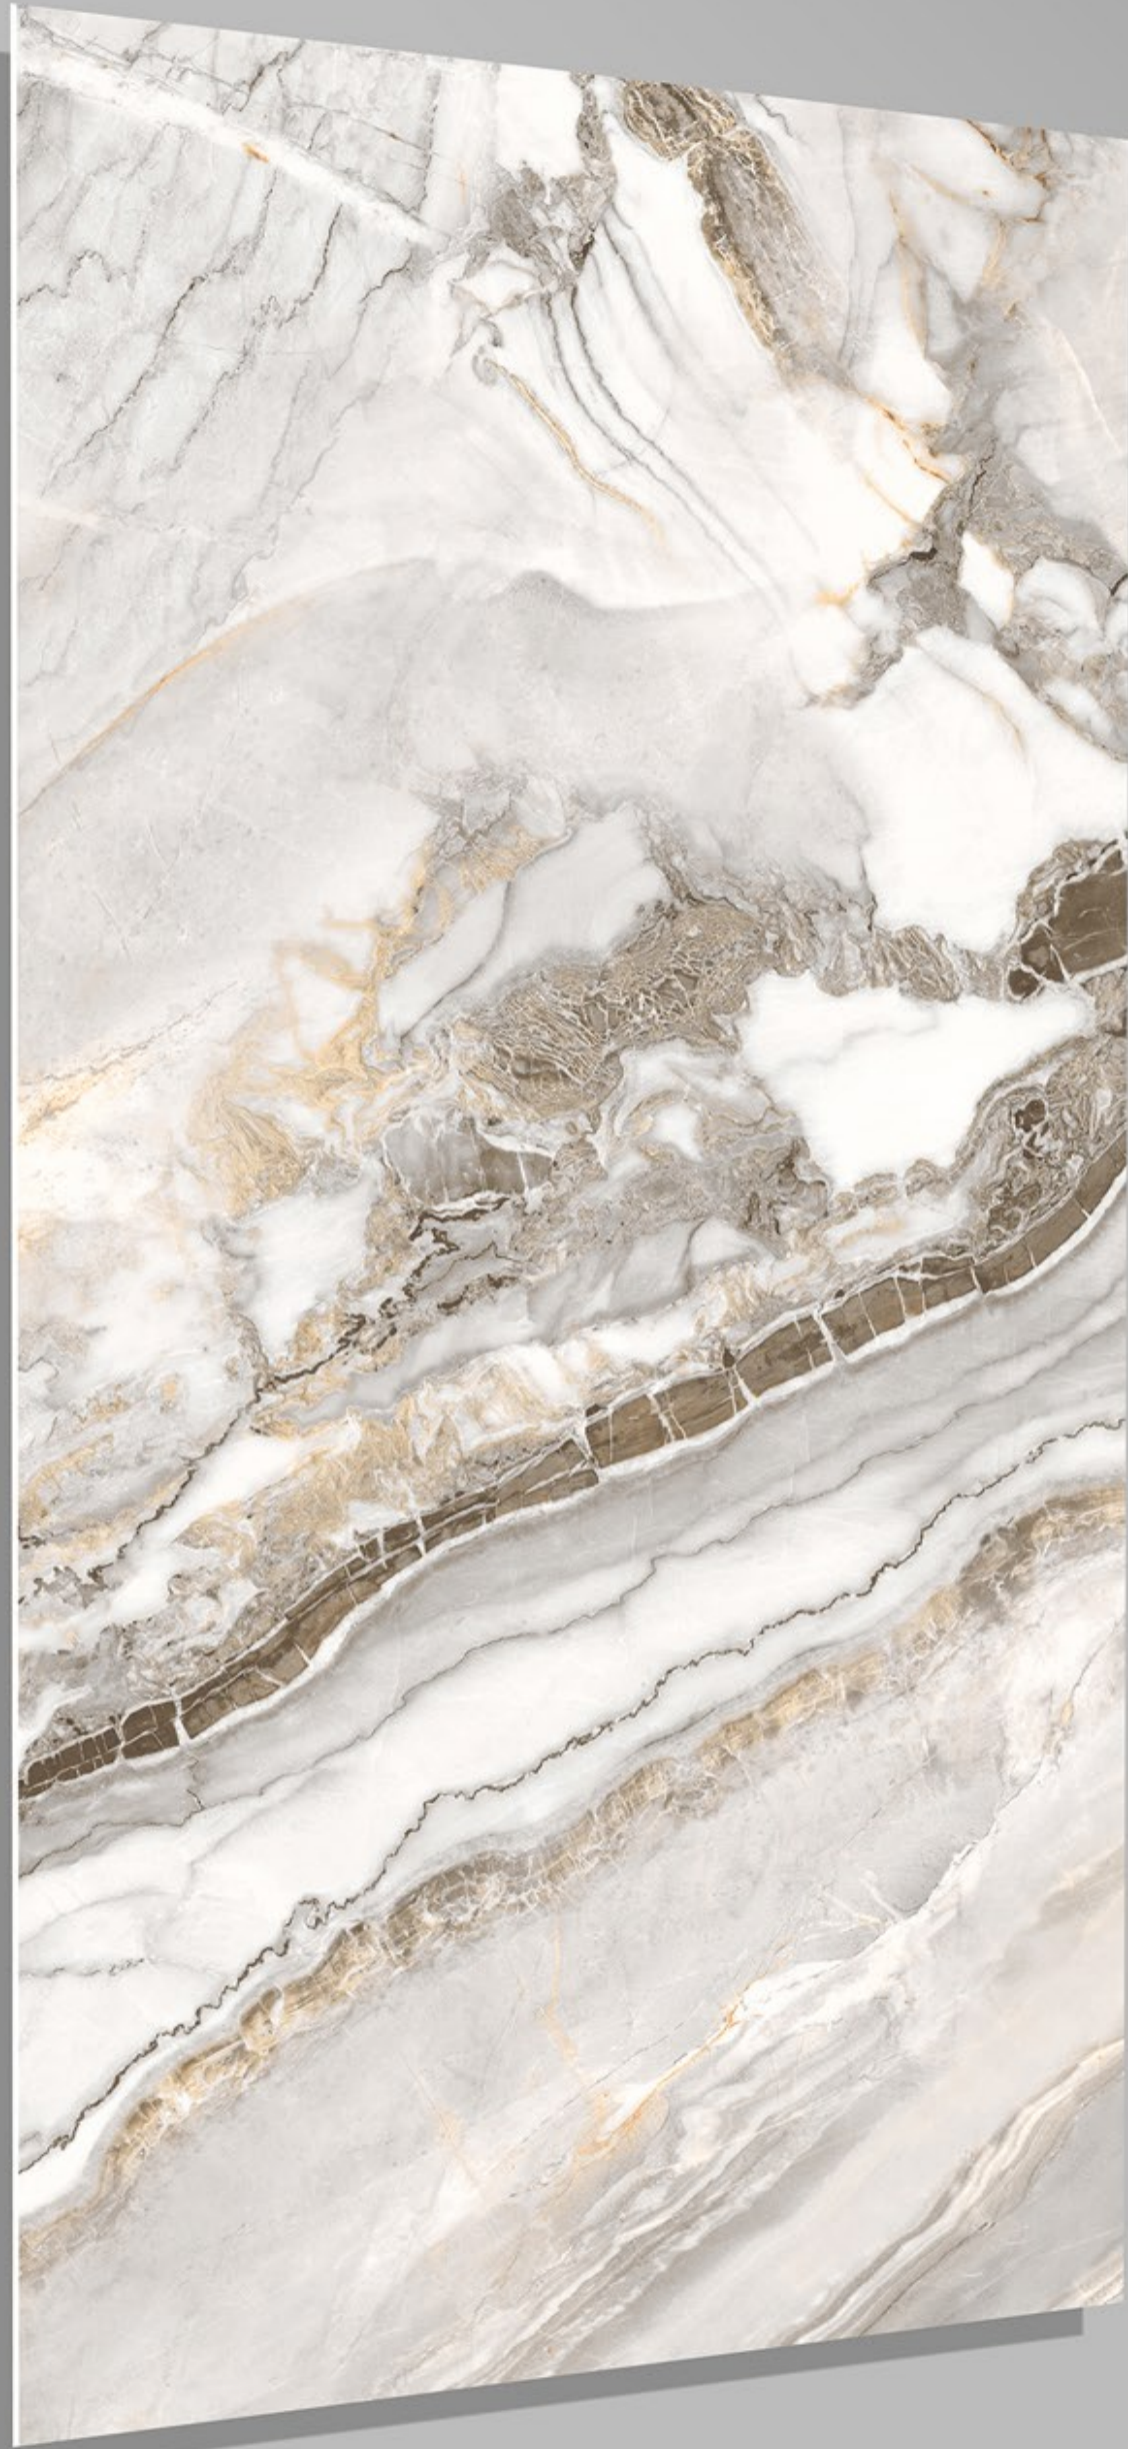

YARRA VELLY

600 X 1200

FINISH

GLOSSY

RANDOM 6